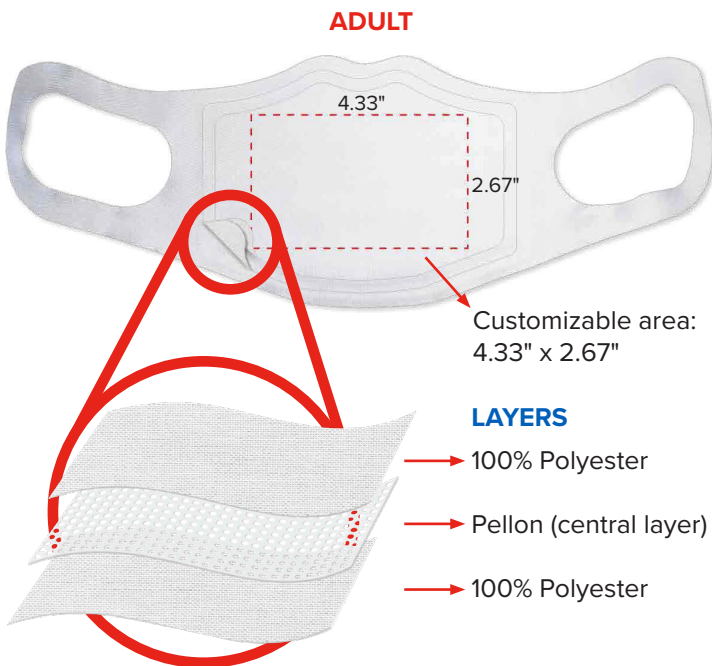

SPECIFICATIONS SHEET

MASK SIZE

Youth - 12" x 4.6"

Adult - 13" x 4.6"

CUSTOMIZABLE AREA

The area where a custom design can be applied is 4.33" x 2.67" (youth 3.93" x 2.36") at the center of the mask. For custom design on the whole piece of fabric, please contact Customer Service. For turn times contact your Sales Representative.

COLOR

Available colors: white, gray and black.

White

Gray*

Black*

*Black & Gray masks are not available for any design sublimation.

FABRIC

100% Polyester.

PERFORMANCE

Youth mask stretches from 12" x 17.71"

Adult mask stretches from 13" wide to 15.5"

WASHING INFORMATION

100% washable. Masks withstand up to 52 (youth 25) domestic washing machine cycles. Not recommended for industrial laundry.