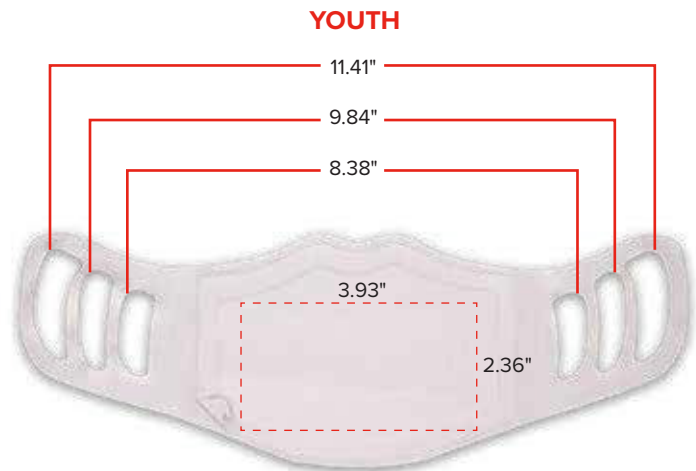

SPECIFICATIONS SHEET

MASK SIZE

Youth - 12" x 4.6"

Adult - 13" x 4.6"

CUSTOMIZABLE AREA

The area where a custom design can be applied is 4.33" x 2.67" (youth 3.93" x 2.36") at the center of the mask. For custom design on the whole piece of fabric, please contact Customer Service. For turn times contact your Sales Representative.

COLOR

Available colors: white, gray and black.

White

Gray*

Black*

*Black & Gray masks are not available for any design sublimation.

FABRIC

100% Polyester.

PERFORMANCE

Youth mask stretches from 12" x 17.71"

Adult mask stretches from 13" wide to 15.5"

WASHING INFORMATION

100% washable. Masks withstand up to 52 (youth 25) domestic washing machine cycles. Not recommended for industrial laundry.