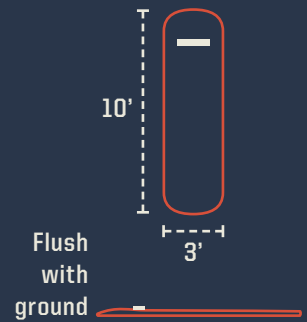

DIMENSIONS

“ After the first game on the new mat, we immediately called Portolite and ordered four additional game mats. These softball game mats are legit! ”

BOB RAMSEY
Ballparks National