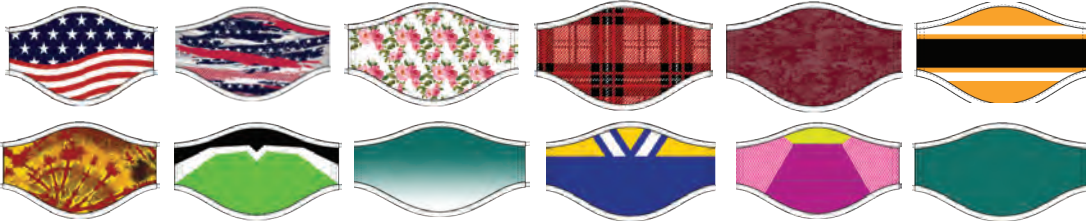

## JBM100 Stock Sublimated Mask

- 3-Ply: Inner and outer layers of moisture management performance polyester, middle pellow layer for stability and additional protection
- White binding on top and bottom
- Elastic ear straps to hold securely in place
- Two designs in stock

**In stock for immediate shipment**

Size	Style	Price
Adult	3-Ply Additional Protection	

Flag

Tie Dye

CHROMAGEAR

## JB1MK/JB3MK Custom Sublimated Mask

- 1-Ply: ComfortCloth™ proprietary 90%/10% performance poly/spandex blend for long-term comfort
- 3-Ply: Inner and outer layers of moisture management performance polyester, middle pellow layer for stability and additional protection
- White binding on top and bottom
- Elastic ear straps to hold securely in place
- 12 designs
- No upcharge for logo and team name placement

**Ships 10 Days From Approval**

Size	Style	Price
Youth, Adult	1-Ply ComfortCloth™	
Youth, Adult	3-Ply Additional Protection	