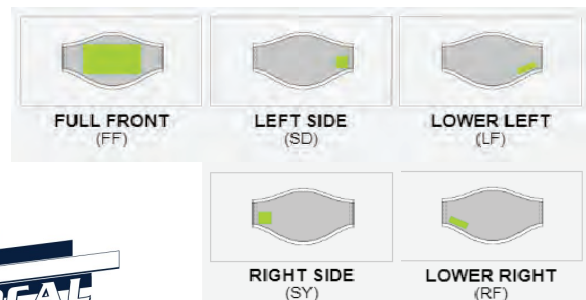

How to Order CHROMAGEAR Custom Sublimation

1) Contact your Denver Athletic Rep!
2) Visit <https://b2b.allesonathletic.com/builder> to design your own custom mask/cover, or we can do it for you!

303.761.7773

sales@denverathletic.com